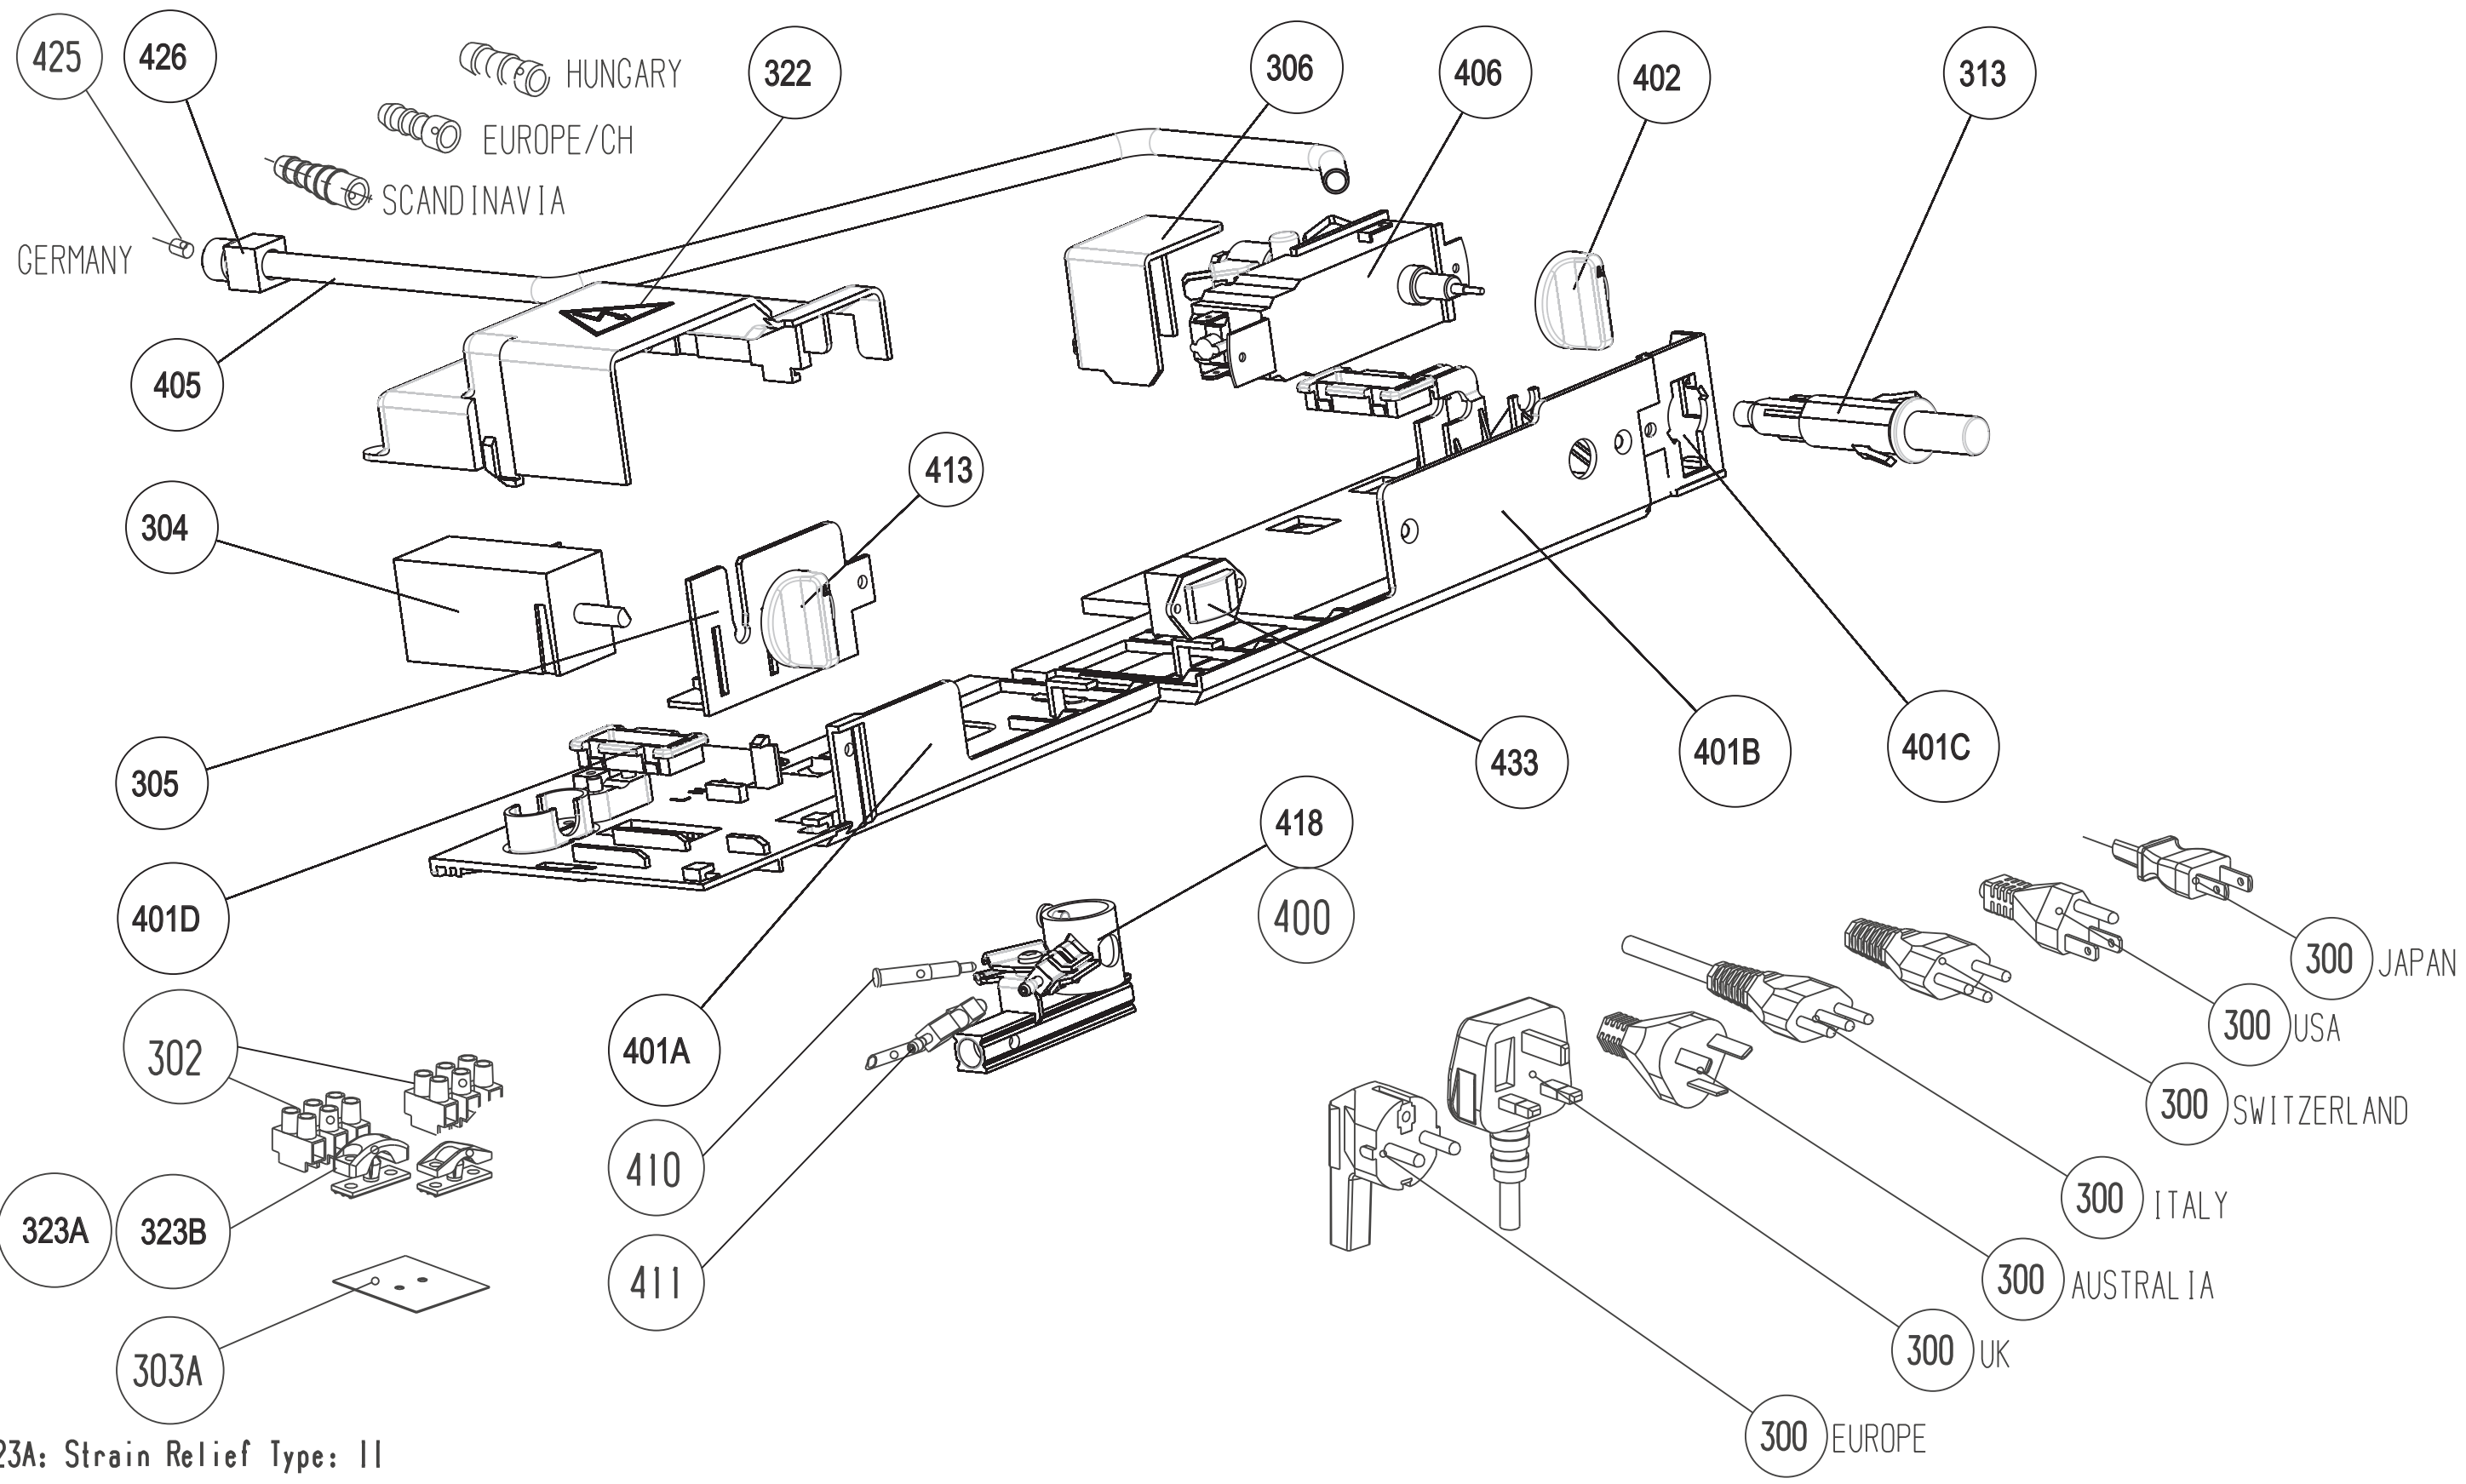

Pp207011980

323A: Strain Relief Type: II

323B: Strain Relief Type: III

300

Different types of Plugs

INSULATING WASHER